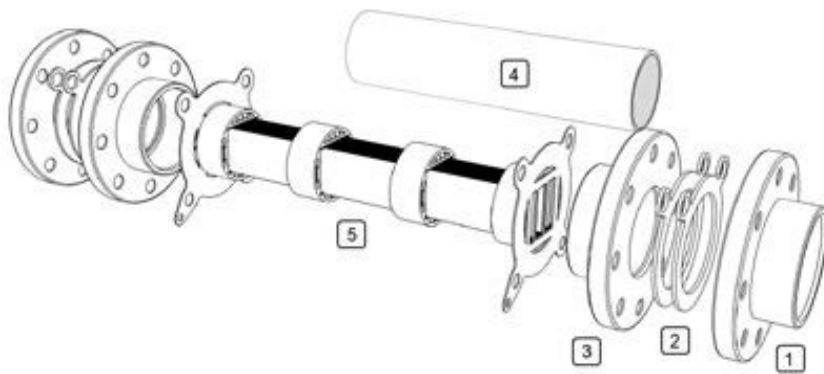

RP

15/3, 25/3, 30/3 LS

GRÁFICO
GRAPHIC

	Referencia / Reference	Descripción / Description	Observaciones / Notes
1	RCBSV	Rosca célula / Cell thread	✓
2	TRM8I	Tuerca / Lock nut	✓
3	ARM8I	Arandela / Washer	✓
4	ARG8I	Arandela grower (8mm) / Grower washer	✓
5	ARM8I	Arandela / Washer	✓
6	418506	Junta tórica / O-ring gasket	✓
7	TAZRP/3-A	Tapa célula / Cell cover	✓
8	TAZRP/3-CIEGA	Tapa célula ciega / Blind cover cell	✓
9	GIPRP3	Junta de goma / Rubber gasket	✓
10	CELL-RP*/3LS	Célula / Cell	✓
11	RP/3	Vaso célula / Cell housing	✓
12	EMARP/3	Embellecedor amarillo / Yellow hubcap	✓

RP

50/3, 70/3

GRÁFICO
GRAPHIC

	Referencia / Reference	Descripción / Description	Observaciones / Notes
1	ROSCARP50	Rosca célula / Cell thread	✓
2	TRM8I	Tuerca / Lock nut	✓
3	ARM8I	Arandela / Washer	✓
4	ARM8I-P	Arandela plana / Flat washer	✓
5	ARG8I	Arandela growe / Grove washer	✓
6	TAZRP50-70/3	Tapa célula / Cover cell	✓
7	418506	Junta tórica / Gasket	✓
8	CELL-RP50-70/3	Célula / Cell	✓
9	GIPRP50	Junta de goma / Rubber gasket	✓
10	RP-50	Vaso célula / Housing cell	✓
11	RP20/251,5M-3	Cable célula / Cell wire	✓
12	RP/3	Vaso célula / Cell housing	✓

RP 70/4 LS

GRÁFICO
GRAPHIC

	Referencia / Reference	Descripción / Description	Observaciones / Notes
1	71221110+7308090	Brida salida con rosca 3" / Output Flange with 3" thread	✓
2	JUNTA-PRO-EPDM	Junta PRO EPDM / PRO EPDM gasket	✓
3	71221110	Brida socket / Socket flange	✓
4	TUBO110-RP70LS	Tubo PVC 110 PRO70LS / PRO70LS PVC tube	✓
4a	RP70BSVLS	Célula / Cell	✓