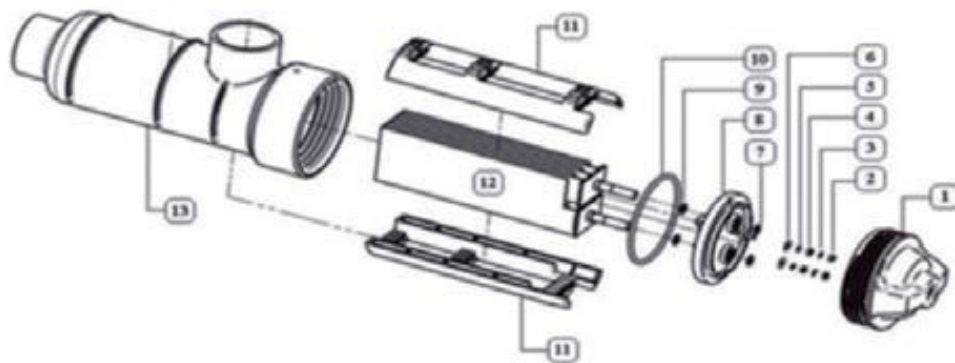

RP

10/3, 15/3, 20/3, 25/3, 35/3

GRÁFICO
GRAPHIC

	Referencia / Reference	Descripción / Description	Observaciones / Notes
1	RCBSV	Rosca célula / Cell thread	✓
2	TRM8I	Tuerca / Lock nut	✓
3	ARM8I	Arandela / Washer	✓
4	ARG8I	Arandela grower (8mm) / Grower washer	✓
5	ARM8I	Arandela / Washer	✓
6	418506	Junta tórica / O-ring gasket	✓
7	TAZRP/3	Tapa célula / Cell cover	✓
8	TAZRP/3-CIEGA	Tapa célula ciega / Blind cover cell	✓
9	418506	Junta tórica / O-ring gasket	✓
10	GIPRP3	Junta de goma / Rubber gasket	✓
11	GRAPARP/3	Grapa / Clamp	✓
12	CELL-RP*/3	Célula / Cell	✓
13	RP/3	Vaso célula / Cell housing	✓
14	EMNRP/3	Embellecedor naranja / Orange hubcap	✓

RP

10/3-5-V, 15/3-5-V, 20/3-5-V, 25/3-5-V, 35/3-5-V

GRÁFICO
GRAPHIC

	Referencia / Reference	Descripción / Description	Observaciones / Notes
1	RCBSV	Rosca célula / Cell thread	✓
2	TRM8I	Tuerca / Lock nut	✓
3	ARM8I	Arandela / Washer	✓
4	ARG8I	Arandela grower (8mm) / Grower washer	✓
5	ARM8I	Arandela / Washer	✓
6	418506	Junta tórica / O-ring gasketd	✓
7	TAZRP/3-V	Tapa célula / Cell cover	✓
8	TAZRP/3-CIEGA	Tapa célula ciega / Blind cover cell	✓
9	418506	Junta tórica / O-ring gasketd	✓
10	GIPRP3	Junta de goma / Rubber gasket	✓
11	GRAPARP/3	Grapa / Clamp	✓
12	CELL-RP*/3-5-V	Célula / Cell	✓
13	RP/3	Vaso célula / Cell housing	✓

RP

15/3, 25/3, 30/3 LS

GRÁFICO
GRAPHIC

	Referencia / Reference	Descripción / Description	Observaciones / Notes
1	RCBSV	Rosca célula / Cell thread	✓
2	TRM8I	Tuerca / Lock nut	✓
3	ARM8I	Arandela / Washer	✓
4	ARG8I	Arandela grower (8mm) / Grower washer	✓
5	ARM8I	Arandela / Washer	✓
6	418506	Junta tórica / O-ring gasket	✓
7	TAZRP/3-A	Tapa célula / Cell cover	✓
8	TAZRP/3-CIEGA	Tapa célula ciega / Blind cover cell	✓
9	GIPRP3	Junta de goma / Rubber gasket	✓
10	CELL-RP*/3LS	Célula / Cell	✓
11	RP/3	Vaso célula / Cell housing	✓
12	EMARP/3	Embellecedor amarillo / Yellow hubcap	✓