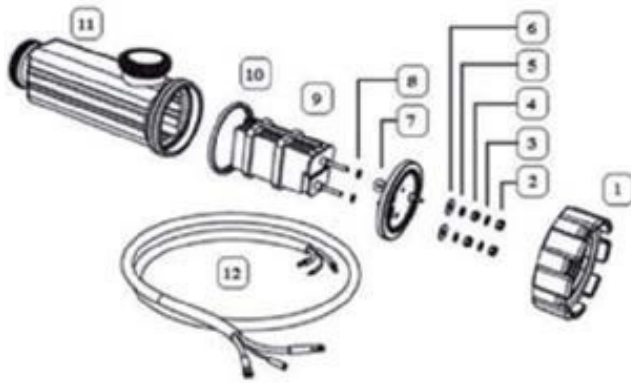

RP

10/3-5-V, 15/3-5-V, 20/3-5-V, 25/3-5-V, 35/3-5-V

GRÁFICO
GRAPHIC

	Referencia / Reference	Descripción / Description	Observaciones / Notes
1	RCBSV	Rosca célula / Cell thread	✓
2	TRM8I	Tuerca / Lock nut	✓
3	ARM8I	Arandela / Washer	✓
4	ARG8I	Arandela grower (8mm) / Grower washer	✓
5	ARM8I	Arandela / Washer	✓
6	418506	Junta tórica / O-ring gasketd	✓
7	TAZRP/3-V	Tapa célula / Cell cover	✓
8	TAZRP/3-CIEGA	Tapa célula ciega / Blind cover cell	✓
9	418506	Junta tórica / O-ring gasketd	✓
10	GIPRP3	Junta de goma / Rubber gasket	✓
11	GRAPARP/3	Grapa / Clamp	✓
12	CELL-RP*/3-5-V	Célula / Cell	✓
13	RP/3	Vaso célula / Cell housing	✓

RP

15/3, 25/3, 30/3 LS

GRÁFICO
GRAPHIC

	Referencia / Reference	Descripción / Description	Observaciones / Notes
1	RCBSV	Rosca célula / Cell thread	✓
2	TRM8I	Tuerca / Lock nut	✓
3	ARM8I	Arandela / Washer	✓
4	ARG8I	Arandela grower (8mm) / Grower washer	✓
5	ARM8I	Arandela / Washer	✓
6	418506	Junta tórica / O-ring gasket	✓
7	TAZRP/3-A	Tapa célula / Cell cover	✓
8	TAZRP/3-CIEGA	Tapa célula ciega / Blind cover cell	✓
9	GIPRP3	Junta de goma / Rubber gasket	✓
10	CELL-RP*/3LS	Célula / Cell	✓
11	RP/3	Vaso célula / Cell housing	✓
12	EMARP/3	Embellecedor amarillo / Yellow hubcap	✓

RP

50/3, 70/3

GRÁFICO
GRAPHIC

	Referencia / Reference	Descripción / Description	Observaciones / Notes
1	ROSCARP50	Rosca célula / Cell thread	✓
2	TRM8I	Tuerca / Lock nut	✓
3	ARM8I	Arandela / Washer	✓
4	ARM8I-P	Arandela plana / Flat washer	✓
5	ARG8I	Arandela growe / Grove washer	✓
6	TAZRP50-70/3	Tapa célula / Cover cell	✓
7	418506	Junta tórica / Gasket	✓
8	CELL-RP50-70/3	Célula / Cell	✓
9	GIPRP50	Junta de goma / Rubber gasket	✓
10	RP-50	Vaso célula / Housing cell	✓
11	RP20/251,5M-3	Cable célula / Cell wire	✓
12	RP/3	Vaso célula / Cell housing	✓