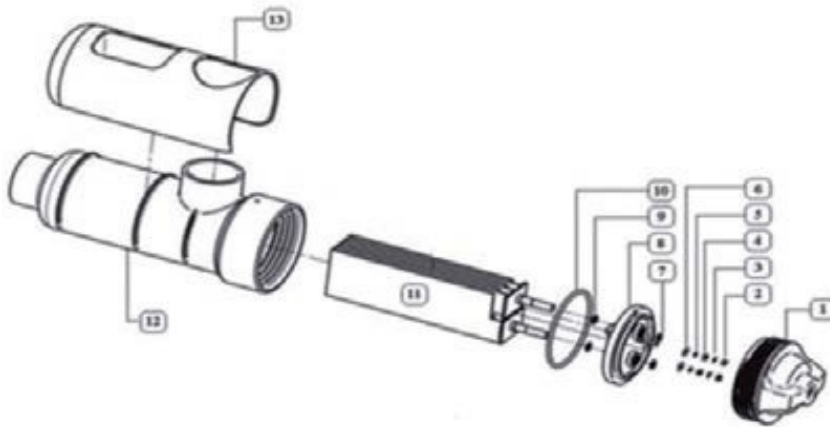

RP

10/3-5-V, 15/3-5-V, 20/3-5-V, 25/3-5-V, 35/3-5-V

GRÁFICO
GRAPHIC

	Referencia / Reference	Descripción / Description	Observaciones / Notes
1	RCBSV	Rosca célula / Cell thread	✓
2	TRM8I	Tuerca / Lock nut	✓
3	ARM8I	Arandela / Washer	✓
4	ARG8I	Arandela grower (8mm) / Grower washer	✓
5	ARM8I	Arandela / Washer	✓
6	418506	Junta tórica / O-ring gasketd	✓
7	TAZRP/3-V	Tapa célula / Cell cover	✓
8	TAZRP/3-CIEGA	Tapa célula ciega / Blind cover cell	✓
9	418506	Junta tórica / O-ring gasketd	✓
10	GIPRP3	Junta de goma / Rubber gasket	✓
11	GRAPARP/3	Grapa / Clamp	✓
12	CELL-RP*/3-5-V	Célula / Cell	✓
13	RP/3	Vaso célula / Cell housing	✓

RP

15/3, 25/3, 30/3 LS

GRÁFICO
GRAPHIC

	Referencia / Reference	Descripción / Description	Observaciones / Notes
1	RCBSV	Rosca célula / Cell thread	✓
2	TRM8I	Tuerca / Lock nut	✓
3	ARM8I	Arandela / Washer	✓
4	ARG8I	Arandela grower (8mm) / Grower washer	✓
5	ARM8I	Arandela / Washer	✓
6	418506	Junta tórica / O-ring gasket	✓
7	TAZRP/3-A	Tapa célula / Cell cover	✓
8	TAZRP/3-CIEGA	Tapa célula ciega / Blind cover cell	✓
9	GIPRP3	Junta de goma / Rubber gasket	✓
10	CELL-RP*/3LS	Célula / Cell	✓
11	RP/3	Vaso célula / Cell housing	✓
12	EMARP/3	Embellecedor amarillo / Yellow hubcap	✓

RP

50/3, 70/3

GRÁFICO
GRAPHIC

	Referencia / Reference	Descripción / Description	Observaciones / Notes
1	ROSCARP50	Rosca célula / Cell thread	✓
2	TRM8I	Tuerca / Lock nut	✓
3	ARM8I	Arandela / Washer	✓
4	ARM8I-P	Arandela plana / Flat washer	✓
5	ARG8I	Arandela growe / Grove washer	✓
6	TAZRP50-70/3	Tapa célula / Cover cell	✓
7	418506	Junta tórica / Gasket	✓
8	CELL-RP50-70/3	Célula / Cell	✓
9	GIPRP50	Junta de goma / Rubber gasket	✓
10	RP-50	Vaso célula / Housing cell	✓
11	RP20/251,5M-3	Cable célula / Cell wire	✓
12	RP/3	Vaso célula / Cell housing	✓