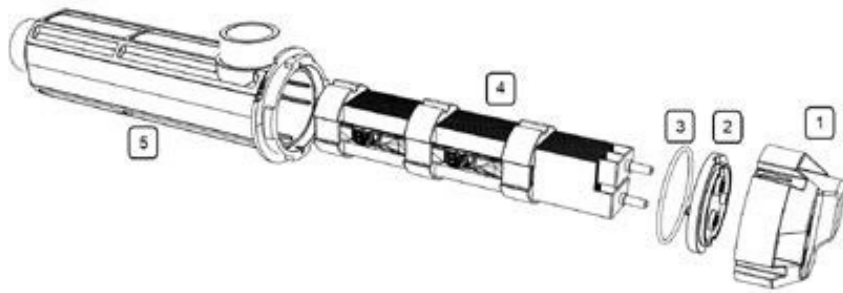

RP

15/3, 25/3, 30/3 LS

GRÁFICO
GRAPHIC

	Referencia / Reference	Descripción / Description	Observaciones / Notes
1	RCBSV	Rosca célula / Cell thread	✓
2	TRM8I	Tuerca / Lock nut	✓
3	ARM8I	Arandela / Washer	✓
4	ARG8I	Arandela grower (8mm) / Grower washer	✓
5	ARM8I	Arandela / Washer	✓
6	418506	Junta tórica / O-ring gasket	✓
7	TAZRP/3-A	Tapa célula / Cell cover	✓
8	TAZRP/3-CIEGA	Tapa célula ciega / Blind cover cell	✓
9	GIPRP3	Junta de goma / Rubber gasket	✓
10	CELL-RP*/3LS	Célula / Cell	✓
11	RP/3	Vaso célula / Cell housing	✓
12	EMARP/3	Embellecedor amarillo / Yellow hubcap	✓

RP 50/4 LS

GRÁFICO
GRAPHIC

	Referencia / Reference	Descripción / Description	Observaciones / Notes
1	CRP/4	Cierre célula RP/4 / RP/4 cell locking cap	✓
2	TAZRP/3	Tapa célula / Cell cover	✓
3	GIPRP/3	Junta de goma / O-ring gasket	✓
4	RP50BSV/4LS	Célula / Cell	✓
5	RP/4	Vaso célula / Cell housing	✓

RP

50/3, 70/3

GRÁFICO
GRAPHIC

	Referencia / Reference	Descripción / Description	Observaciones / Notes
1	ROSCARP50	Rosca célula / Cell thread	✓
2	TRM8I	Tuerca / Lock nut	✓
3	ARM8I	Arandela / Washer	✓
4	ARM8I-P	Arandela plana / Flat washer	✓
5	ARG8I	Arandela growe / Grove washer	✓
6	TAZRP50-70/3	Tapa célula / Cover cell	✓
7	418506	Junta tórica / Gasket	✓
8	CELL-RP50-70/3	Célula / Cell	✓
9	GIPRP50	Junta de goma / Rubber gasket	✓
10	RP-50	Vaso célula / Housing cell	✓
11	RP20/251,5M-3	Cable célula / Cell wire	✓
12	RP/3	Vaso célula / Cell housing	✓