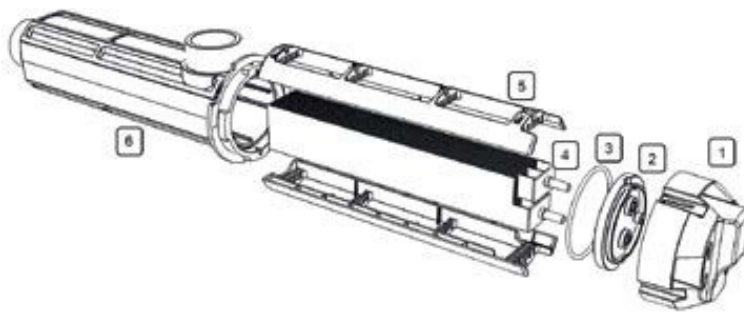

RP

50 - 70/4

GRÁFICO
GRAPHIC

	Referencia / Reference	Descripción / Description	Observaciones / Notes
1	CRP/4	Cierre célula RP/4 / RP/4 cell locking cap	✓
2	TAZRP/3	Tapa célula / Cell cover	✓
3	GIPRP/3	Junta de goma / O-ring gasket	✓
4a	RP50BSV4	Célula / Cell	✓
4b	RP70BSV/4	Célula / Cell	✓
5	GRAPARBI-LARGO	Grapa / Clamp	✓
6	RP/4 LARGO	Vaso célula / Cell housing	✓

RP

10/3, 15/3, 20/3, 25/3, 35/3

GRÁFICO
GRAPHIC

	Referencia / Reference	Descripción / Description	Observaciones / Notes
1	RCBSV	Rosca célula / Cell thread	✓
2	TRM8I	Tuerca / Lock nut	✓
3	ARM8I	Arandela / Washer	✓
4	ARG8I	Arandela grower (8mm) / Grower washer	✓
5	ARM8I	Arandela / Washer	✓
6	418506	Junta tórica / O-ring gasket	✓
7	TAZRP/3	Tapa célula / Cell cover	✓
8	TAZRP/3-CIEGA	Tapa célula ciega / Blind cover cell	✓
9	418506	Junta tórica / O-ring gasket	✓
10	GIPRP3	Junta de goma / Rubber gasket	✓
11	GRAPARP/3	Grapa / Clamp	✓
12	CELL-RP*/3	Célula / Cell	✓
13	RP/3	Vaso célula / Cell housing	✓
14	EMNRP/3	Embellecedor naranja / Orange hubcap	✓

RP

10/3-5-V, 15/3-5-V, 20/3-5-V, 25/3-5-V, 35/3-5-V

GRÁFICO
GRAPHIC

	Referencia / Reference	Descripción / Description	Observaciones / Notes
1	RCBSV	Rosca célula / Cell thread	✓
2	TRM8I	Tuerca / Lock nut	✓
3	ARM8I	Arandela / Washer	✓
4	ARG8I	Arandela grower (8mm) / Grower washer	✓
5	ARM8I	Arandela / Washer	✓
6	418506	Junta tórica / O-ring gasketd	✓
7	TAZRP/3-V	Tapa célula / Cell cover	✓
8	TAZRP/3-CIEGA	Tapa célula ciega / Blind cover cell	✓
9	418506	Junta tórica / O-ring gasketd	✓
10	GIPRP3	Junta de goma / Rubber gasket	✓
11	GRAPARP/3	Grapa / Clamp	✓
12	CELL-RP*/3-5-V	Célula / Cell	✓
13	RP/3	Vaso célula / Cell housing	✓