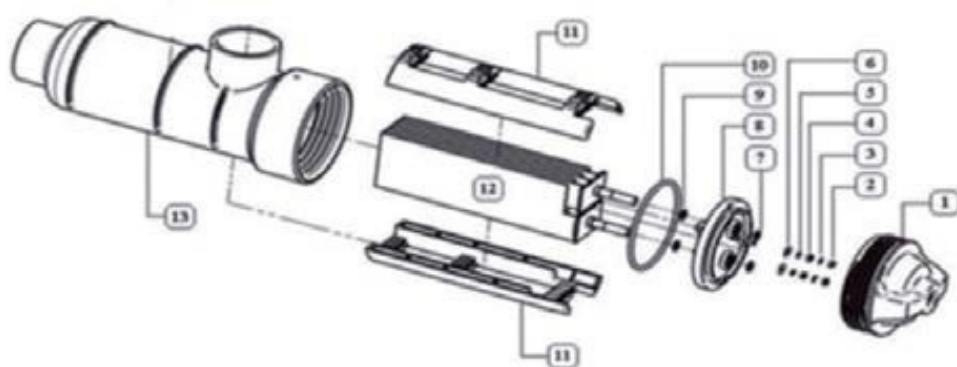

RP

10/3, 15/3, 20/3, 25/3, 35/3

GRÁFICO
GRAPHIC

	Referencia / Reference	Descripción / Description	Observaciones / Notes
1	RCBSV	Rosca célula / Cell thread	✓
2	TRM8I	Tuerca / Lock nut	✓
3	ARM8I	Arandela / Washer	✓
4	ARG8I	Arandela grower (8mm) / Grower washer	✓
5	ARM8I	Arandela / Washer	✓
6	418506	Junta tórica / O-ring gasket	✓
7	TAZRP/3	Tapa célula / Cell cover	✓
8	TAZRP/3-CIEGA	Tapa célula ciega / Blind cover cell	✓
9	418506	Junta tórica / O-ring gasket	✓
10	GIPRP3	Junta de goma / Rubber gasket	✓
11	GRAPARP/3	Grapa / Clamp	✓
12	CELL-RP*/3	Célula / Cell	✓
13	RP/3	Vaso célula / Cell housing	✓
14	EMNRP/3	Embellecedor naranja / Orange hubcap	✓

RP

10/3-5-V, 15/3-5-V, 20/3-5-V, 25/3-5-V, 35/3-5-V

GRÁFICO
GRAPHIC

	Referencia / Reference	Descripción / Description	Observaciones / Notes
1	RCBSV	Rosca célula / Cell thread	✓
2	TRM8I	Tuerca / Lock nut	✓
3	ARM8I	Arandela / Washer	✓
4	ARG8I	Arandela grower (8mm) / Grower washer	✓
5	ARM8I	Arandela / Washer	✓
6	418506	Junta tórica / O-ring gasketd	✓
7	TAZRP/3-V	Tapa célula / Cell cover	✓
8	TAZRP/3-CIEGA	Tapa célula ciega / Blind cover cell	✓
9	418506	Junta tórica / O-ring gasketd	✓
10	GIPRP3	Junta de goma / Rubber gasket	✓
11	GRAPARP/3	Grapa / Clamp	✓
12	CELL-RP*/3-5-V	Célula / Cell	✓
13	RP/3	Vaso célula / Cell housing	✓

RP

15/3, 25/3, 30/3 LS

GRÁFICO
GRAPHIC

	Referencia / Reference	Descripción / Description	Observaciones / Notes
1	RCBSV	Rosca célula / Cell thread	✓
2	TRM8I	Tuerca / Lock nut	✓
3	ARM8I	Arandela / Washer	✓
4	ARG8I	Arandela grower (8mm) / Grower washer	✓
5	ARM8I	Arandela / Washer	✓
6	418506	Junta tórica / O-ring gasket	✓
7	TAZRP/3-A	Tapa célula / Cell cover	✓
8	TAZRP/3-CIEGA	Tapa célula ciega / Blind cover cell	✓
9	GIPRP3	Junta de goma / Rubber gasket	✓
10	CELL-RP*/3LS	Célula / Cell	✓
11	RP/3	Vaso célula / Cell housing	✓
12	EMARP/3	Embellecedor amarillo / Yellow hubcap	✓