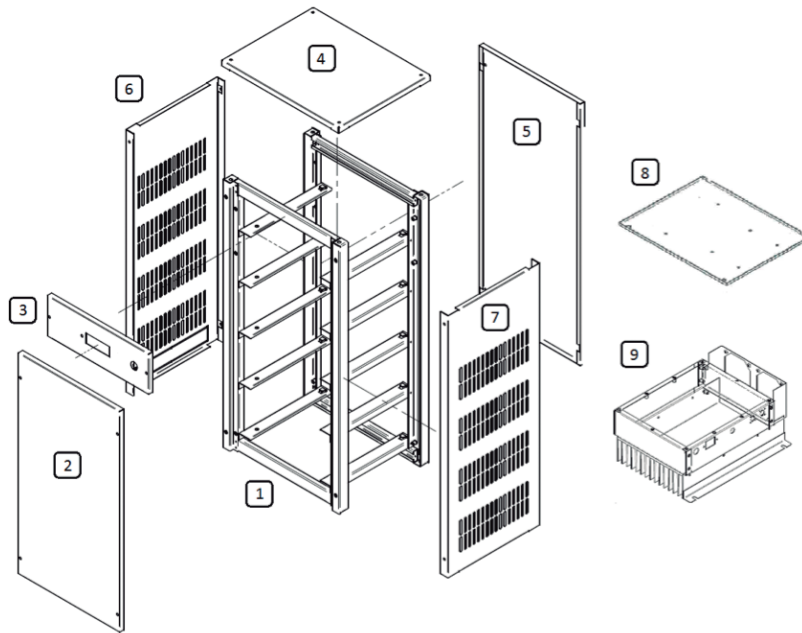

# PRO250-500-750-1000

Despiece  
Spare Parts

Documentación técnica  
Technical documentation

	Referencia Reference	Descripción Description	Observaciones Notes
1	<b>RACK-SCH1000G-A</b>	Estructura / Structure RACK-SCH1000G	✓
2	<b>RACK-SCH1000G-B</b>	Tapa frontal / Frontal cover RACK-SCH1000G	✓
3	<b>FRONTAL-PRO</b>	Frontal equipos / Front part PRO250/500/750/1000	✓
3a	<b>RACK-PRO200G-C</b>	Tapa pantalla / Screen cover RACK-PRO200Gr	✓
4	<b>RACK-SCH1000G-D</b>	Tapa superior / Up cover RACK-SCH1000Gr	✓
5	<b>RACK-SCH1000G-E</b>	Tapa trasera / Back cover RACK-SCH1000G	✓
6	<b>RACK-SCH1000G-F</b>	Tapa lateral derecha / Right side Cover RACK-SCH1000G	✓
7	<b>RACK-SCH1000G-G</b>	Tapa lateral izquierda / Left side Cover RACK-SCH1000G	✓
8	<b>PCPRO</b>	Cuadro maniobra / Control unit PRO250/500/750/1000	✓
8a	<b>BAND-RACKSCH100G</b>	Bandeja soporte P954D armario PRO galvanizado / SupportP954D in PRO boxes	✓
9	<b>FC250G</b>	Modulo fuente conmutada / Power board SCH250	✓